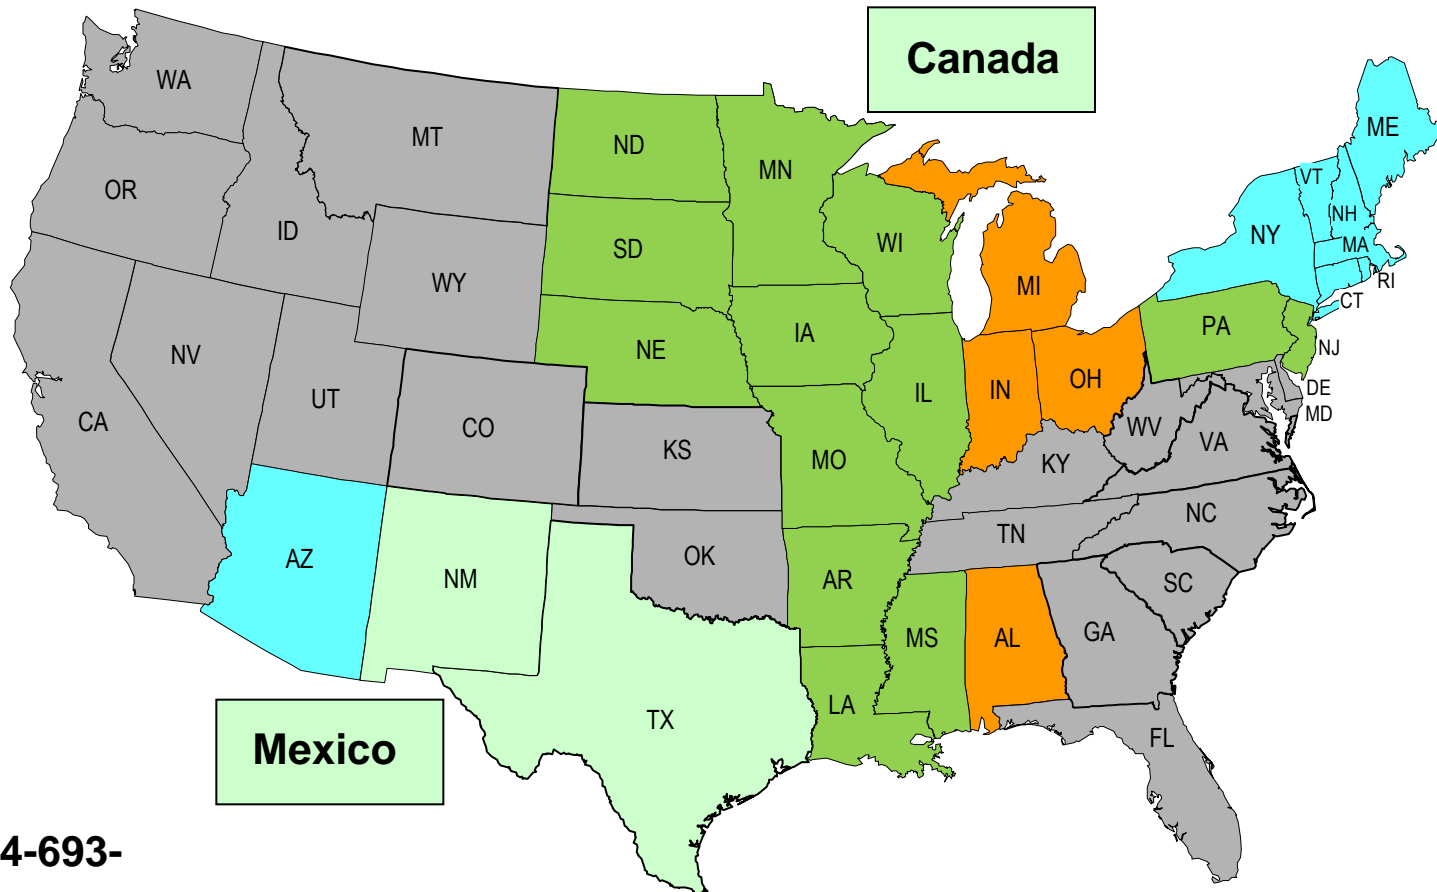

# CUSTOMER SERVICE TERRITORIES

Dial 814-693-

-  **Maggie Barker x6042, [mbarker@smalltubeproducts.com](mailto:mbarker@smalltubeproducts.com)**
-  **Kelly Otto x6044, [kotto@smalltubeproducts.com](mailto:kotto@smalltubeproducts.com)**
-  **Laura Campbell x6050, [lcampbell@smalltubeproducts.com](mailto:lcampbell@smalltubeproducts.com)**
-  **Sherry Ross + Export, Fab Parts x6047, [sross@smalltubeproducts.com](mailto:sross@smalltubeproducts.com)**
-  **Terri Beard x6043, [tbeard@smalltubeproducts.com](mailto:tbeard@smalltubeproducts.com)**